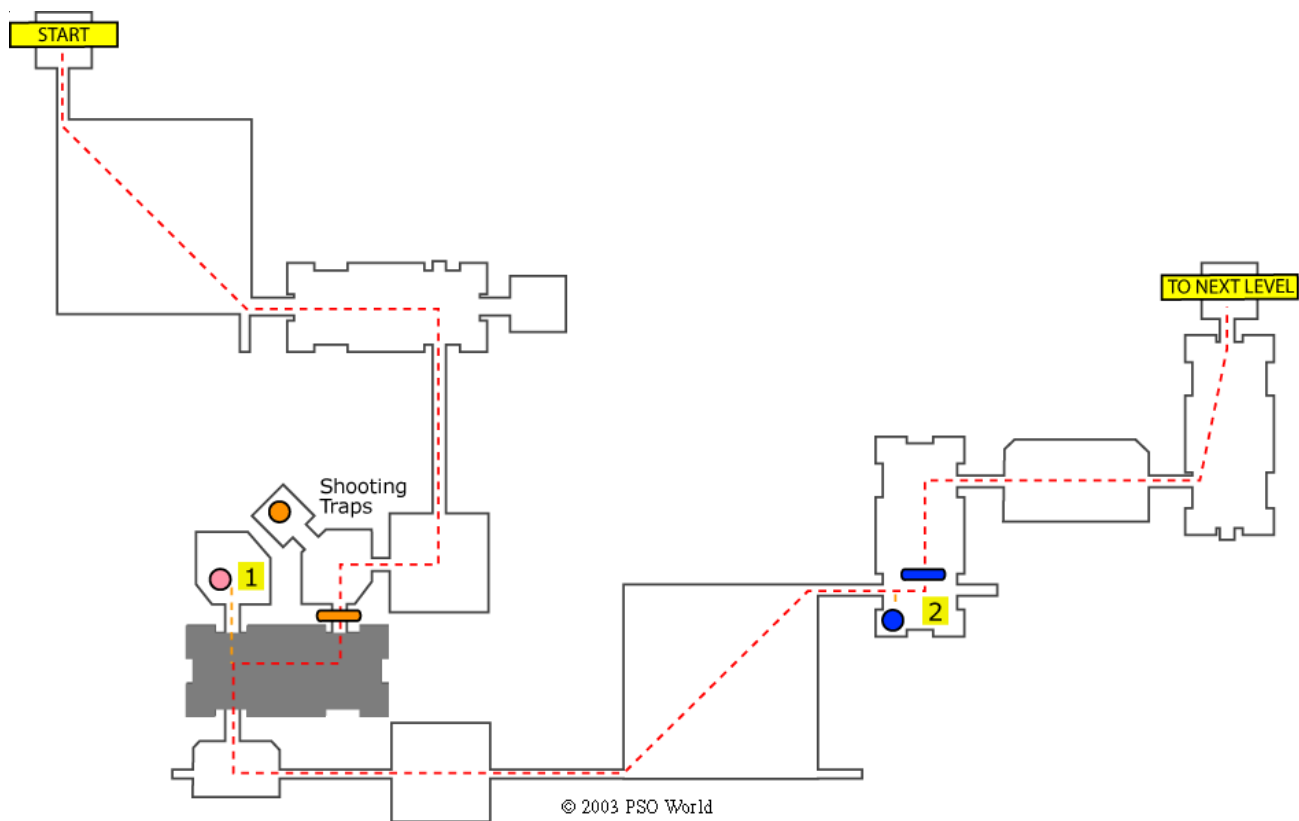

# Stage 5 Area 20

- 1 The switch for the dark room is the orange switch
- 2 Shoot at the shooting traps at point 2 while healing.

# Stage 5 Area 21

- 1 Ignore traps.

# Stage 5 Area 22

- 1 Switch for the dark room is the pink switch at point 1
- 2 Touch the panel switch before moving on.

# Stage 5 Area 23

- 1 Take the left teleporter marked 1.
- 2 Go through the secret hallway to the teleporter to the next level.