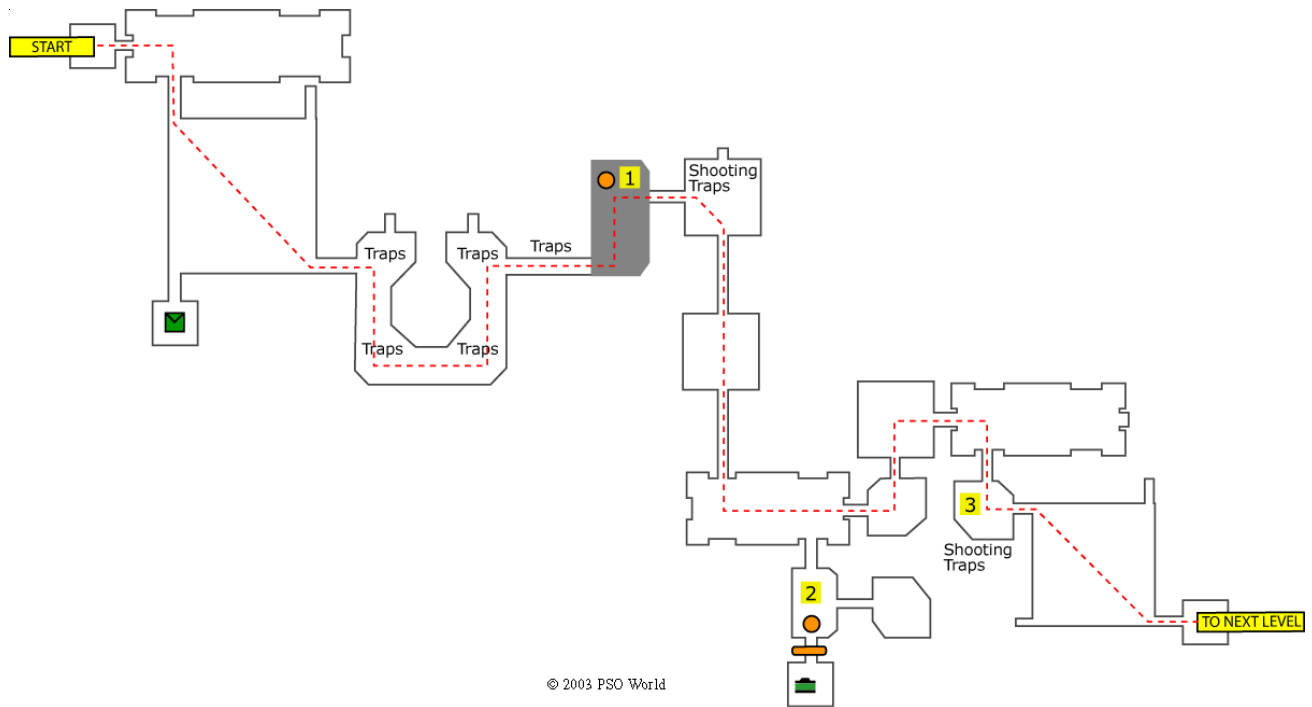

# Stage 5 Area 21

- 1 Ignore traps.

# Stage 5 Area 22

- 1 Switch for the dark room is the pink switch at point 1
- 2 Touch the panel switch before moving on.

# Stage 5 Area 23

- 1 Take the left teleporter marked 1.
- 2 Go through the secret hallway to the teleporter to the next level.

# Stage 5 Area 24

- 1 The light switch for the dark room is the orange switch.
- 2 Shoot switch abover door to open door.
- 3 Ignore shooting traps