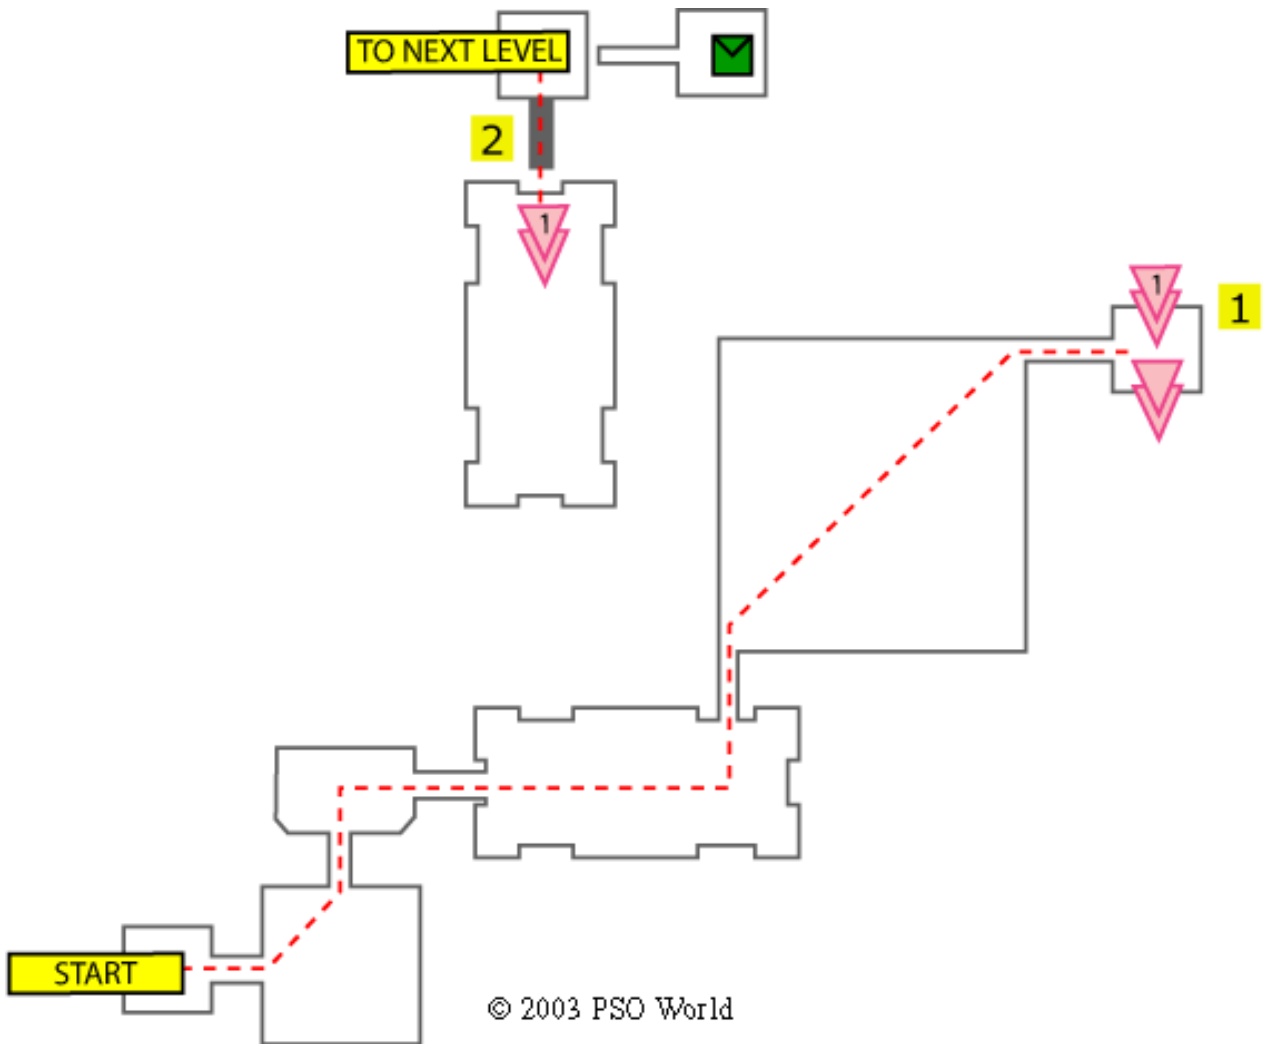

# Stage 5 Area 20

- 1 The switch for the dark room is the orange switch
- 2 Shoot at the shooting traps at point 2 while healing.

# Stage 5 Area 21

- 1 Ignore traps.

# Stage 5 Area 22

- 1 Switch for the dark room is the pink switch at point 1
- 2 Touch the panel switch before moving on.

# Stage 5 Area 23

- 1 Take the left teleporter marked 1.
- 2 Go through the secret hallway to the teleporter to the next level.