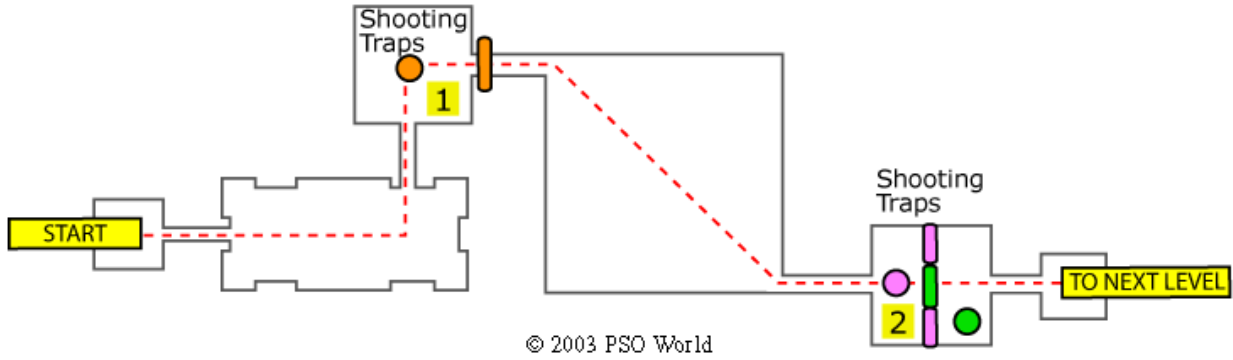

# Stage 5 Area 20

- 1 The switch for the dark room is the orange switch
- 2 Shoot at the shooting traps at point 2 while healing.

# Stage 5 Area 21

- 1 Ignore traps.

# Stage 5 Area 22

- 1 Switch for the dark room is the pink switch at point 1
- 2 Touch the panel switch before moving on.

# Stage 5 Area 23

- 1 Take the left teleporter marked 1.
- 2 Go through the secret hallway to the teleporter to the next level.