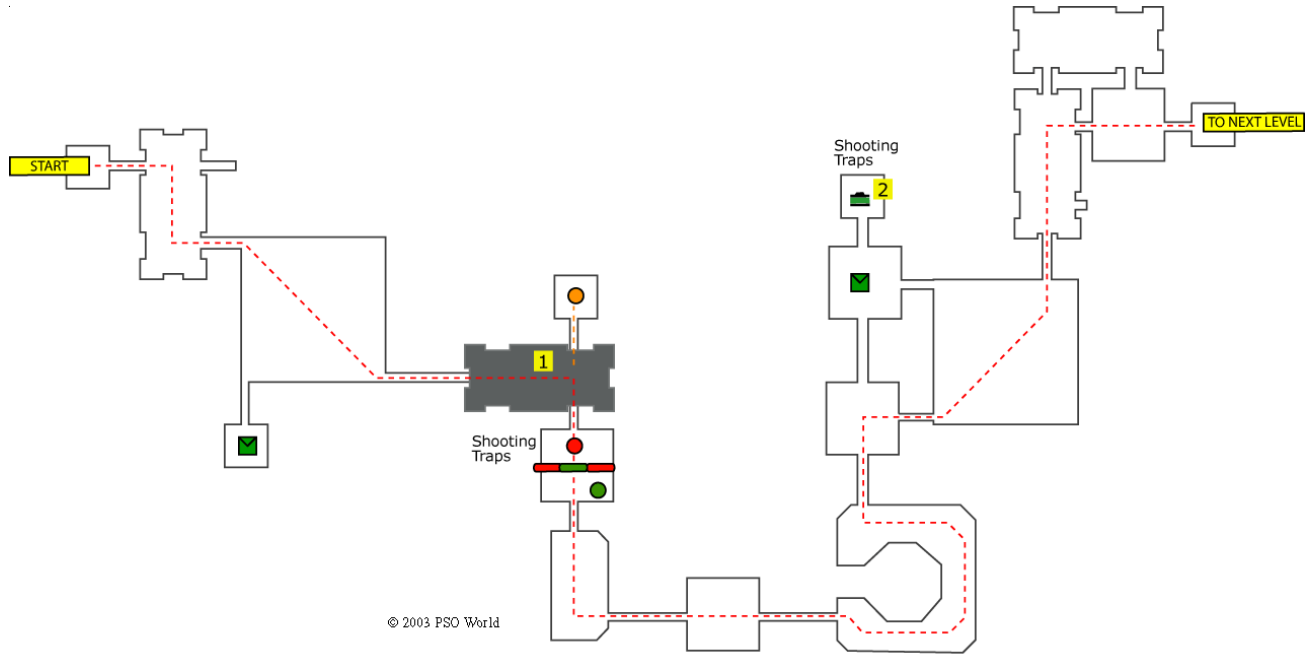

# Stage 5 Area 20

- 1 The switch for the dark room is the orange switch
- 2 Shoot at the shooting traps at point 2 while healing.

# Stage 5 Area 21

- 1 Ignore traps.

# Stage 5 Area 22

- 1 Switch for the dark room is the pink switch at point 1
- 2 Touch the panel switch before moving on.

# Stage 5 Area 23

- 1 Take the left teleporter marked 1.
- 2 Go through the secret hallway to the teleporter to the next level.